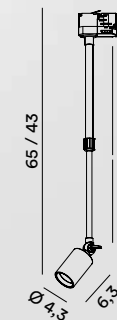

## Accessori . Accessories

**A** Connettore plafoniera universale per sistema binario trifase, in metallo verniciato a polvere. Asta telescopica e testina orientabile 90°. Portata massima 3kg.  
Universal ceiling light connector for three-phase track system, in powder-coated metal. Telescopic rod and 90° adjustable head. Maximum carrying capacity 3kg.