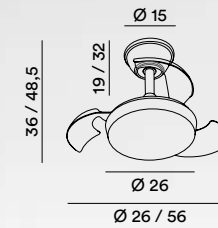

ON/OFF
CCT COLOR CHANGING TEMPERATURE
DC MOTOR ENERGY SAVING

7169 B CT	7169 N CT	LED
● bianco opaco matt white ● pale trasparenti transparent blades	● nero opaco matt black ● pale trasparenti transparent blades	LED 24W 2160LM CCT 3000K 4000K 6000K CRI≥80 220-240V 50/60Hz 30.000h durata led life led

	1	2	3	4	5	6
velocità speed						
potenza power	6.16	8.42	11.1	14.3	19.6	28.6
RPM	277	329	377	428	475	547
flusso d'aria air flow (m³/s)	55	60	80	102	120	135
livello sonoro sound level (dB)	20	30	35	40	45	50

Telecomando a onde radio incluso
Radio waves remote control included